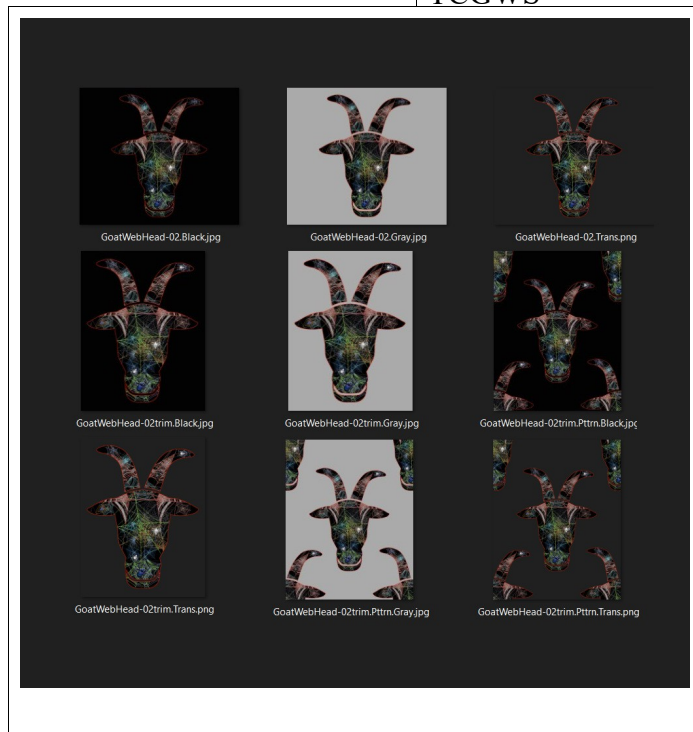

Goat Web Head - 02-Textures (Billy Goat)

FEATURES

- Full permission textures of original multi-media artwork.
- Set of 3 single images with black, gray and transparent backgrounds.
- Set of 3 repeating pattern images with black, gray and transparent backgrounds.
- Additional trimmed images may be available in some groups.

INFORMATION

Additional information at <http://thunderchild.net>.

A silhouette of the Head filled with spider webs and spiders. Each spider and web are hand drawn and then digitized. The head silhouette is used to layout the webs and spiders separately for each group of heads (current listing: Bison, Bull, Deer, Dog, Elephant, Elk, Goat, Horse, LongHorn, Markhor, Moose, Ram).

Each group has a set of backgrounds, generally a transparent, black and gray. One or more repeating pattern layouts are available. The full selections of available textures are in-world at the Milda Region location. Set-1 contains the repeating pattern with a single head in the middle and quarters in each corner.

The transparent images are best for materials that you can change the background color independently on. These are used in their full size for RL clothing at RedBubble.com, Society6.com and other sites.